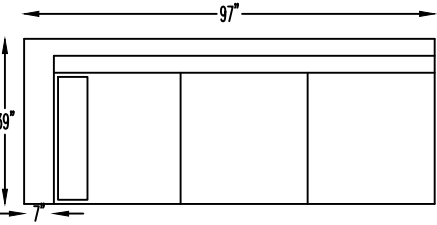

154420 SOFA

154413 LOVESEAT

154414 ARMLESS SOFA

154418L OR R
ONE ARM SOFA W/RETURN
(SHOWN AS LEFT)

154417L ONE ARM SOFA
(SHOWN AS LEFT)

154410R ONE LOVESEAT
(SHOWN AS RIGHT)

154409
ARMLESS LOVESEAT

154404 CHAIR

154407LG
ONE ARM CHAISE PLUS
(SHOWN AS LEFT)

*NOT TO SCALE

Scale: 1/4" = 1'-0"

This schematic is current as of July 11, 2023, Lazar reserves the right to change dimensions and/or products offered. A more recent schematic may be available for this series at www.lazarind.com

*NOTE: L or R is determined by facing the piece.

1544104 ARMLESS
CURVED CORNER

JENSEN 1544

Scale: 1/4" = 1'-0"

This schematic is current as of July 11, 2023. Lazar reserves the right to change dimensions and/or products offered. A more recent schematic may be available for this series at www.lazarind.com

*NOTE: L or R is determined by facing the piece.