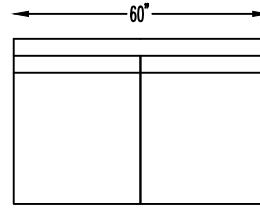

154420 SOFA

154413 LOVESEAT

154414 ARMLESS SOFA

154418L OR R
ONE ARM SOFA W/RETURN
(SHOWN AS LEFT)

154417L ONE ARM SOFA
(SHOWN AS LEFT)

154410R ONE LOVESEAT
(SHOWN AS RIGHT)

154409
ARMLESS LOVESEAT

154404 CHAIR

154407LG
ONE ARM CHAISE PLUS
(SHOWN AS LEFT)

*NOT TO SCALE

Scale: 1/4" = 1'-0"

This schematic is current as of July 11, 2023, Lazar reserves the right to change dimensions and/or products offered. A more recent schematic may be available for this series at www.lazarind.com

*NOTE: L or R is determined by facing the piece.

1544104 ARMLESS
CURVED CORNER

JENSEN 1544

Scale: 1/4" = 1'-0"

This schematic is current as of July 11, 2023. Lazar reserves the right to change dimensions and/or products offered. A more recent schematic may be available for this series at www.lazarind.com

*NOTE: L or R is determined by facing the piece.