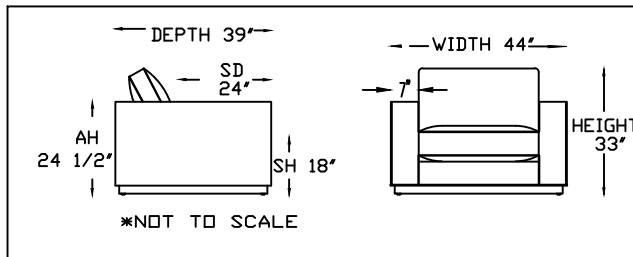

154407LG
ONE ARM CHAISE PLUS
(SHOWN AS LEFT)

*NOT TO SCALE

Scale: 1/4" = 1'-0"

This schematic is current as of July 11, 2023, Lazar reserves the right to change dimensions and/or products offered. A more recent schematic may be available for this series at www.lazarind.com

*NOTE: L or R is determined by facing the piece.

1544104 ARMLESS
CURVED CORNER

JENSEN 1544

Scale: 1/4" = 1'-0"

This schematic is current as of July 11, 2023. Lazar reserves the right to change dimensions and/or products offered. A more recent schematic may be available for this series at www.lazarind.com