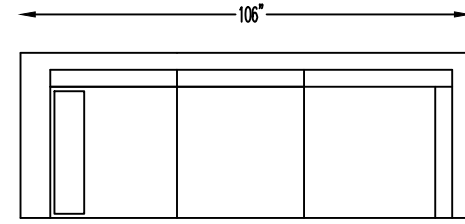

154420 SOFA

154413 LOVESEAT

154414 ARMLESS SOFA

154418L OR R
ONE ARM SOFA W/RETURN
(SHOWN AS LEFT)

154417L ONE ARM SOFA
(SHOWN AS LEFT)

154410R ONE LOVESEAT
(SHOWN AS RIGHT)

154409
ARMLESS LOVESEAT

154404 CHAIR

154407LG
ONE ARM CHAISE PLUS
(SHOWN AS LEFT)

*NOT TO SCALE

Scale: 1/4" = 1'-0"

This schematic is current as of July 11, 2023, Lazar reserves the right to change dimensions and/or products offered. A more recent schematic may be available for this series at www.lazarind.com

*NOTE: L or R is determined by facing the piece.

1544104 ARMLESS
CURVED CORNER

JENSEN 1544

Scale: 1/4" = 1'-0"

This schematic is current as of July 11, 2023. Lazar reserves the right to change dimensions and/or products offered. A more recent schematic may be available for this series at www.lazarind.com

*NOTE: L or R is determined by facing the piece.