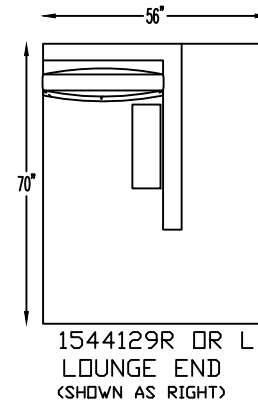

154407LG
ONE ARM CHAISE PLUS
(SHOWN AS LEFT)

*NOT TO SCALE

Scale: 1/4" = 1'-0"

This schematic is current as of July 11, 2023, Lazar reserves the right to change dimensions and/or products offered. A more recent schematic may be available for this series at www.lazarind.com

*NOTE: L or R is determined by facing the piece.

1544104 ARMLESS
CURVED CORNER

JENSEN 1544

Scale: 1/4" = 1'-0"

This schematic is current as of July 11, 2023. Lazar reserves the right to change dimensions and/or products offered. A more recent schematic may be available for this series at www.lazarind.com

*NOTE: L or R is determined by facing the piece.