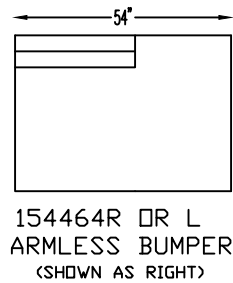

154407LG
ONE ARM CHAISE PLUS
(SHOWN AS LEFT)

*NOT TO SCALE

Scale: 1/4" = 1'-0"

This schematic is current as of July 11, 2023, Lazar reserves the right to change dimensions and/or products offered. A more recent schematic may be available for this series at www.lazarind.com

*NOTE: L or R is determined by facing the piece.

1544104 ARMLESS
CURVED CORNER

JENSEN 1544

Scale: 1/4" = 1'-0"

This schematic is current as of July 11, 2023. Lazar reserves the right to change dimensions and/or products offered. A more recent schematic may be available for this series at www.lazarind.com

*NOTE: L or R is determined by facing the piece.