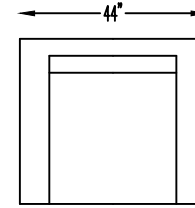

154420 SOFA

154413 LOVESEAT

154414 ARMLESS SOFA

154418L OR R
ONE ARM SOFA W/RETURN
(SHOWN AS LEFT)

154417L ONE ARM SOFA
(SHOWN AS LEFT)

154410R ONE LOVESEAT
(SHOWN AS RIGHT)

154409
ARMLESS LOVESEAT

154404 CHAIR

154407LG
ONE ARM CHAISE PLUS
(SHOWN AS LEFT)

*NOT TO SCALE

Scale: 1/4" = 1'-0"

This schematic is current as of July 11, 2023, Lazar reserves the right to change dimensions and/or products offered. A more recent schematic may be available for this series at www.lazarind.com

*NOTE: L or R is determined by facing the piece.

1544104 ARMLESS
CURVED CORNER

JENSEN 1544

Scale: 1/4" = 1'-0"

This schematic is current as of July 11, 2023. Lazar reserves the right to change dimensions and/or products offered. A more recent schematic may be available for this series at www.lazarind.com

*NOTE: L or R is determined by facing the piece.