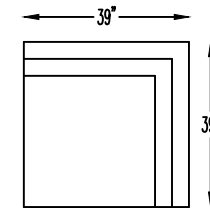

154403L OR R
ONE-ARM CHAIR
(SHOWN AS LEFT)

154402
ARMLESS CHAIR

154451 CONDO SOFA

154450L OR R
ONE-ARM CONDO
(SHOWN AS LEFT)

154401 OTTOMAN
W/ HIDDEN CASTER

154405 CORNER

154407L OR R
ONE ARM CHAISE
(SHOWN AS LEFT)

154407LG
ONE ARM CHAISE PLUS
(SHOWN AS LEFT)

*NOT TO SCALE

Scale: 1/4" = 1'-0"

This schematic is current as of July 11, 2023, Lazar reserves the right to change dimensions and/or products offered. A more recent schematic may be available for this series at www.lazarind.com

*NOTE: L or R is determined by facing the piece.

1544104 ARMLESS
CURVED CORNER

JENSEN 1544

Scale: 1/4" = 1'-0"

This schematic is current as of July 11, 2023. Lazar reserves the right to change dimensions and/or products offered. A more recent schematic may be available for this series at www.lazarind.com

*NOTE: L or R is determined by facing the piece.