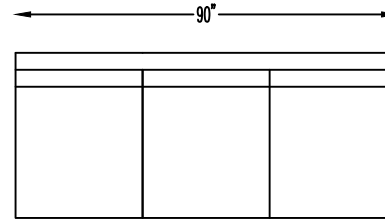

154420 SOFA

154413 LOVESEAT

154414 ARMLESS SOFA

154418L OR R
ONE ARM SOFA W/RETURN
(SHOWN AS LEFT)

154417L ONE ARM SOFA
(SHOWN AS LEFT)

154410R ONE LOVESEAT
(SHOWN AS RIGHT)

154409
ARMLESS LOVESEAT

154404 CHAIR

154407LG
ONE ARM CHAISE PLUS
(SHOWN AS LEFT)

*NOT TO SCALE

Scale: 1/4" = 1'-0"

This schematic is current as of July 11, 2023, Lazar reserves the right to change dimensions and/or products offered. A more recent schematic may be available for this series at www.lazarind.com

*NOTE: L or R is determined by facing the piece.

1544104 ARMLESS
CURVED CORNER

JENSEN 1544

Scale: 1/4" = 1'-0"

This schematic is current as of July 11, 2023. Lazar reserves the right to change dimensions and/or products offered. A more recent schematic may be available for this series at www.lazarind.com

*NOTE: L or R is determined by facing the piece.