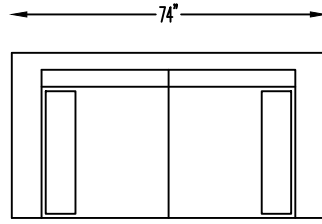

154420 SOFA

154413 LOVESEAT

154414 ARMLESS SOFA

154418L OR R
ONE ARM SOFA W/RETURN
(SHOWN AS LEFT)

154417L ONE ARM SOFA
(SHOWN AS LEFT)

154410R ONE LOVESEAT
(SHOWN AS RIGHT)

154409
ARMLESS LOVESEAT

154404 CHAIR

154407LG
ONE ARM CHAISE PLUS
(SHOWN AS LEFT)

*NOT TO SCALE

Scale: 1/4" = 1'-0"

This schematic is current as of July 11, 2023, Lazar reserves the right to change dimensions and/or products offered. A more recent schematic may be available for this series at www.lazarind.com

*NOTE: L or R is determined by facing the piece.

1544104 ARMLESS
CURVED CORNER

JENSEN 1544

Scale: 1/4" = 1'-0"

This schematic is current as of July 11, 2023. Lazar reserves the right to change dimensions and/or products offered. A more recent schematic may be available for this series at www.lazarind.com

*NOTE: L or R is determined by facing the piece.