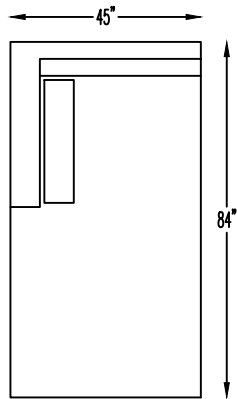

154403L OR R
ONE-ARM CHAIR
(SHOWN AS LEFT)

154402
ARMLESS CHAIR

154451 CONDO SOFA

154450L OR R
ONE-ARM CONDO
(SHOWN AS LEFT)

154401 OTTOMAN
W/ HIDDEN CASTER

154405 CORNER

154407L OR R
ONE ARM CHAISE
(SHOWN AS LEFT)

154407LG
ONE ARM CHAISE PLUS
(SHOWN AS LEFT)

*NOT TO SCALE

Scale: 1/4" = 1'-0"

This schematic is current as of July 11, 2023, Lazar reserves the right to change dimensions and/or products offered. A more recent schematic may be available for this series at www.lazarind.com

*NOTE: L or R is determined by facing the piece.

1544104 ARMLESS
CURVED CORNER

JENSEN 1544

Scale: 1/4" = 1'-0"

This schematic is current as of July 11, 2023. Lazar reserves the right to change dimensions and/or products offered. A more recent schematic may be available for this series at www.lazarind.com

*NOTE: L or R is determined by facing the piece.