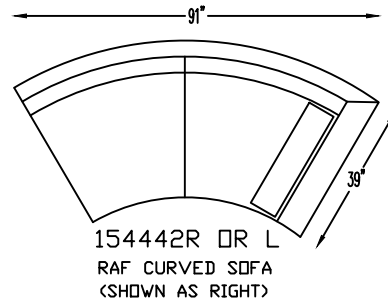

154407LG
ONE ARM CHAISE PLUS
(SHOWN AS LEFT)

*NOT TO SCALE

Scale: 1/4" = 1'-0"

This schematic is current as of July 11, 2023, Lazar reserves the right to change dimensions and/or products offered. A more recent schematic may be available for this series at www.lazarind.com

*NOTE: L or R is determined by facing the piece.

1544104 ARMLESS
CURVED CORNER

JENSEN 1544

Scale: 1/4" = 1'-0"

This schematic is current as of July 11, 2023. Lazar reserves the right to change dimensions and/or products offered. A more recent schematic may be available for this series at www.lazarind.com

*NOTE: L or R is determined by facing the piece.