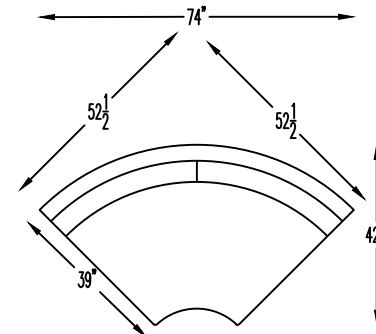

154407LG
ONE ARM CHAISE PLUS
(SHOWN AS LEFT)

*NOT TO SCALE

Scale: 1/4" = 1'-0"

This schematic is current as of July 11, 2023, Lazar reserves the right to change dimensions and/or products offered. A more recent schematic may be available for this series at www.lazarind.com

*NOTE: L or R is determined by facing the piece.

1544104 ARMLESS
CURVED CORNER

JENSEN 1544

Scale: 1/4" = 1'-0"

This schematic is current as of July 11, 2023. Lazar reserves the right to change dimensions and/or products offered. A more recent schematic may be available for this series at www.lazarind.com

*NOTE: L or R is determined by facing the piece.