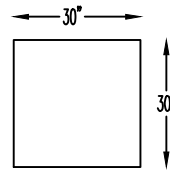

154403L OR R
ONE-ARM CHAIR
(SHOWN AS LEFT)

154402
ARMLESS CHAIR

154451 CONDO SOFA

154450L OR R
ONE-ARM CONDO
(SHOWN AS LEFT)

154401 OTTOMAN
W/ HIDDEN CASTER

154405 CORNER

154407L OR R
ONE ARM CHAISE
(SHOWN AS LEFT)

154407LG
ONE ARM CHAISE PLUS
(SHOWN AS LEFT)

*NOT TO SCALE

Scale: 1/4" = 1'-0"

This schematic is current as of July 11, 2023, Lazar reserves the right to change dimensions and/or products offered. A more recent schematic may be available for this series at www.lazarind.com

*NOTE: L or R is determined by facing the piece.

1544104 ARMLESS
CURVED CORNER

JENSEN 1544

Scale: 1/4" = 1'-0"

This schematic is current as of July 11, 2023. Lazar reserves the right to change dimensions and/or products offered. A more recent schematic may be available for this series at www.lazarind.com

*NOTE: L or R is determined by facing the piece.