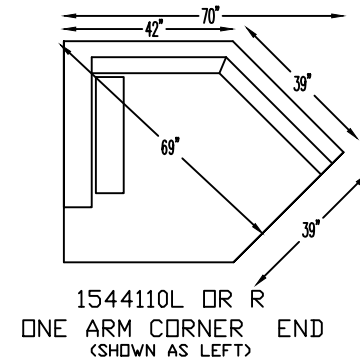

154407LG
ONE ARM CHAISE PLUS
(SHOWN AS LEFT)

*NOT TO SCALE

Scale: 1/4" = 1'-0"

This schematic is current as of July 11, 2023, Lazar reserves the right to change dimensions and/or products offered. A more recent schematic may be available for this series at www.lazarind.com

*NOTE: L or R is determined by facing the piece.

1544104 ARMLESS
CURVED CORNER

JENSEN 1544

Scale: 1/4" = 1'-0"

This schematic is current as of July 11, 2023. Lazar reserves the right to change dimensions and/or products offered. A more recent schematic may be available for this series at www.lazarind.com

*NOTE: L or R is determined by facing the piece.