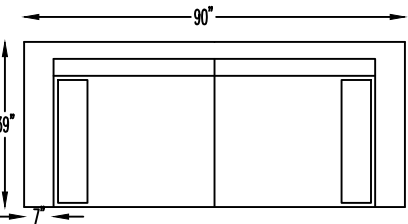

154451 CONDO SOFA