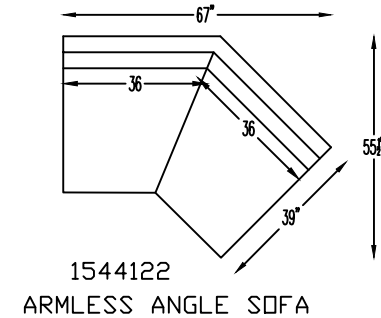

154407LG
ONE ARM CHAISE PLUS
(SHOWN AS LEFT)

*NOT TO SCALE

Scale: 1/4" = 1'-0"

This schematic is current as of July 11, 2023, Lazar reserves the right to change dimensions and/or products offered. A more recent schematic may be available for this series at www.lazarind.com

*NOTE: L or R is determined by facing the piece.

1544104 ARMLESS
CURVED CORNER

JENSEN 1544

Scale: 1/4" = 1'-0"

This schematic is current as of July 11, 2023. Lazar reserves the right to change dimensions and/or products offered. A more recent schematic may be available for this series at www.lazarind.com

*NOTE: L or R is determined by facing the piece.