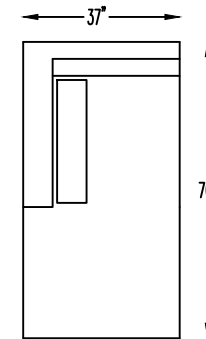

154403L OR R
ONE-ARM CHAIR
(SHOWN AS LEFT)

154402
ARMLESS CHAIR

154451 CONDO SOFA

154450L OR R
ONE-ARM CONDO
(SHOWN AS LEFT)

154401 OTTOMAN
W/ HIDDEN CASTER

154405 CORNER

154407L OR R
ONE ARM CHAISE
(SHOWN AS LEFT)

154407LG
ONE ARM CHAISE PLUS
(SHOWN AS LEFT)

*NOT TO SCALE

Scale: 1/4" = 1'-0"

This schematic is current as of July 11, 2023, Lazar reserves the right to change dimensions and/or products offered. A more recent schematic may be available for this series at www.lazarind.com

*NOTE: L or R is determined by facing the piece.

1544104 ARMLESS
CURVED CORNER

JENSEN 1544

Scale: 1/4" = 1'-0"

This schematic is current as of July 11, 2023. Lazar reserves the right to change dimensions and/or products offered. A more recent schematic may be available for this series at www.lazarind.com

*NOTE: L or R is determined by facing the piece.