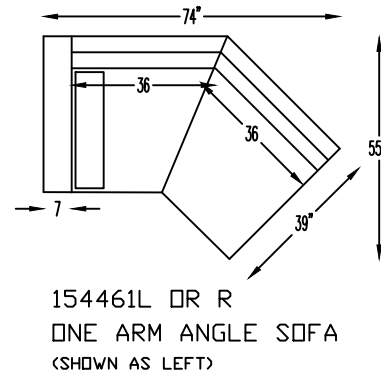

154407LG
ONE ARM CHAISE PLUS
(SHOWN AS LEFT)

*NOT TO SCALE

Scale: 1/4" = 1'-0"

This schematic is current as of July 11, 2023, Lazar reserves the right to change dimensions and/or products offered. A more recent schematic may be available for this series at www.lazarind.com

*NOTE: L or R is determined by facing the piece.

1544104 ARMLESS
CURVED CORNER

JENSEN 1544

Scale: 1/4" = 1'-0"

This schematic is current as of July 11, 2023. Lazar reserves the right to change dimensions and/or products offered. A more recent schematic may be available for this series at www.lazarind.com

*NOTE: L or R is determined by facing the piece.