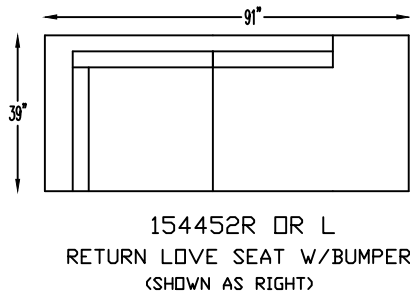

154407LG
ONE ARM CHAISE PLUS
(SHOWN AS LEFT)

*NOT TO SCALE

Scale: 1/4" = 1'-0"

This schematic is current as of July 11, 2023, Lazar reserves the right to change dimensions and/or products offered. A more recent schematic may be available for this series at www.lazarind.com

*NOTE: L or R is determined by facing the piece.

1544104 ARMLESS
CURVED CORNER

JENSEN 1544

Scale: 1/4" = 1'-0"

This schematic is current as of July 11, 2023. Lazar reserves the right to change dimensions and/or products offered. A more recent schematic may be available for this series at www.lazarind.com

*NOTE: L or R is determined by facing the piece.