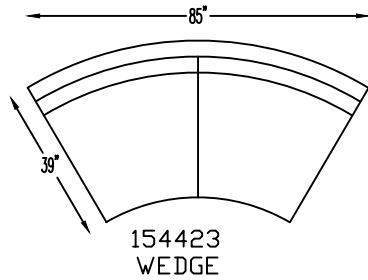

154407LG
ONE ARM CHAISE PLUS
(SHOWN AS LEFT)

*NOT TO SCALE

Scale: 1/4" = 1'-0"

This schematic is current as of July 11, 2023, Lazar reserves the right to change dimensions and/or products offered. A more recent schematic may be available for this series at www.lazarind.com

*NOTE: L or R is determined by facing the piece.

1544104 ARMLESS
CURVED CORNER

JENSEN 1544

Scale: 1/4" = 1'-0"

This schematic is current as of July 11, 2023. Lazar reserves the right to change dimensions and/or products offered. A more recent schematic may be available for this series at www.lazarind.com

*NOTE: L or R is determined by facing the piece.