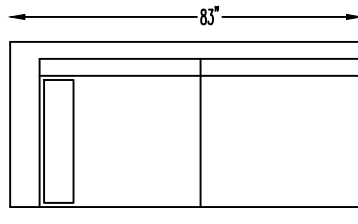

154410R ONE LOVESEAT
(SHOWN AS RIGHT)