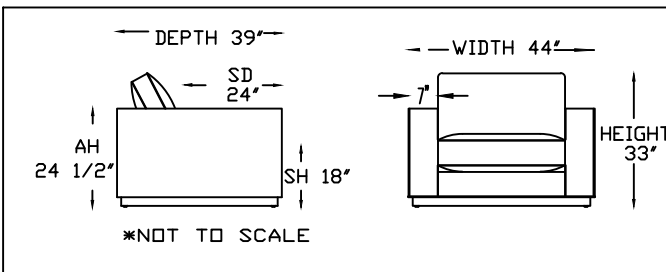

154407LG
ONE ARM CHAISE PLUS
(SHOWN AS LEFT)

*NOT TO SCALE

Scale: 1/4" = 1'-0"

This schematic is current as of July 11, 2023, Lazar reserves the right to change dimensions and/or products offered. A more recent schematic may be available for this series at www.lazarind.com

*NOTE: L or R is determined by facing the piece.

1544104 ARMLESS
CURVED CORNER

JENSEN 1544

Scale: 1/4" = 1'-0"

This schematic is current as of July 11, 2023. Lazar reserves the right to change dimensions and/or products offered. A more recent schematic may be available for this series at www.lazarind.com

*NOTE: L or R is determined by facing the piece.