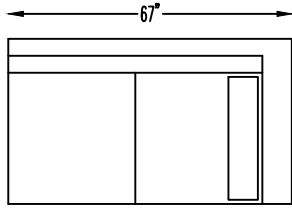

154420 SOFA

154413 LOVESEAT

154414 ARMLESS SOFA

154418L OR R
ONE ARM SOFA W/RETURN
(SHOWN AS LEFT)

154417L ONE ARM SOFA
(SHOWN AS LEFT)

154410R ONE LOVESEAT
(SHOWN AS RIGHT)

154409
ARMLESS LOVESEAT

154404 CHAIR

154407LG
ONE ARM CHAISE PLUS
(SHOWN AS LEFT)

*NOT TO SCALE

Scale: 1/4" = 1'-0"

This schematic is current as of July 11, 2023, Lazar reserves the right to change dimensions and/or products offered. A more recent schematic may be available for this series at www.lazarind.com

*NOTE: L or R is determined by facing the piece.

1544104 ARMLESS
CURVED CORNER

JENSEN 1544

Scale: 1/4" = 1'-0"

This schematic is current as of July 11, 2023. Lazar reserves the right to change dimensions and/or products offered. A more recent schematic may be available for this series at www.lazarind.com

*NOTE: L or R is determined by facing the piece.