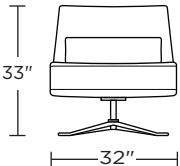

HUG-CHR-ST

HUG-CHR-ST

Scale: 1/4 inch = 1 foot
All dimensions are approximate and subject to change.
Specify components from the sitting position.