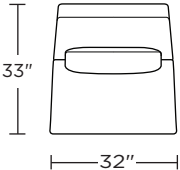

HUG-CHR-ST

HUG-CHR-ST

Scale: 1/4 inch = 1 foot
All dimensions are approximate and subject to change.
Specify components from the sitting position.