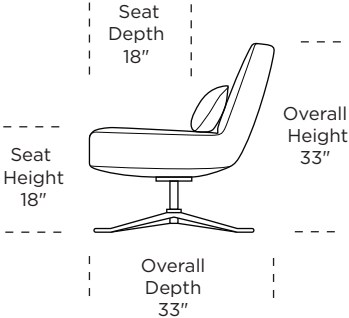

HUG-CHR-ST

HUG-CHR-ST

Scale: 1/4 inch = 1 foot
All dimensions are approximate and subject to change.
Specify components from the sitting position.